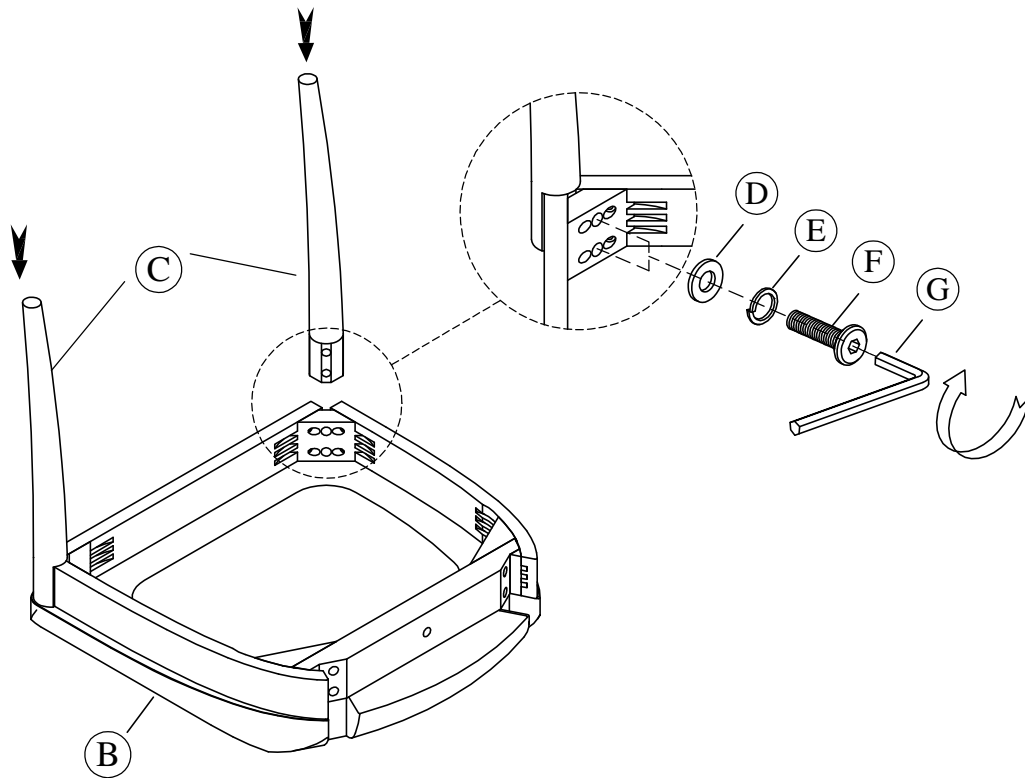

Warning :

- Be sure to check all packing material carefully for small parts, which may have come loose inside the carton during shipment.
- To prevent possible scratches and damage, this furniture must be assembled on a soft surface such as a blanket or carpet.

Components and Hardware List

Chair Back 1 pc. (A)	Seat Frame 1 pc. (B)	Front Leg 2 pcs. (C)	Flat Washer 5/16" x 19*2mm 9 pcs. (D)	Spring Washer 5/16" 9 pcs. (E)
Allen Head Bolt 5/16"x 18x2- 1/2" 9 pcs. (F)	5mm Allen Key 1 pc. (G)			

STEP 1: